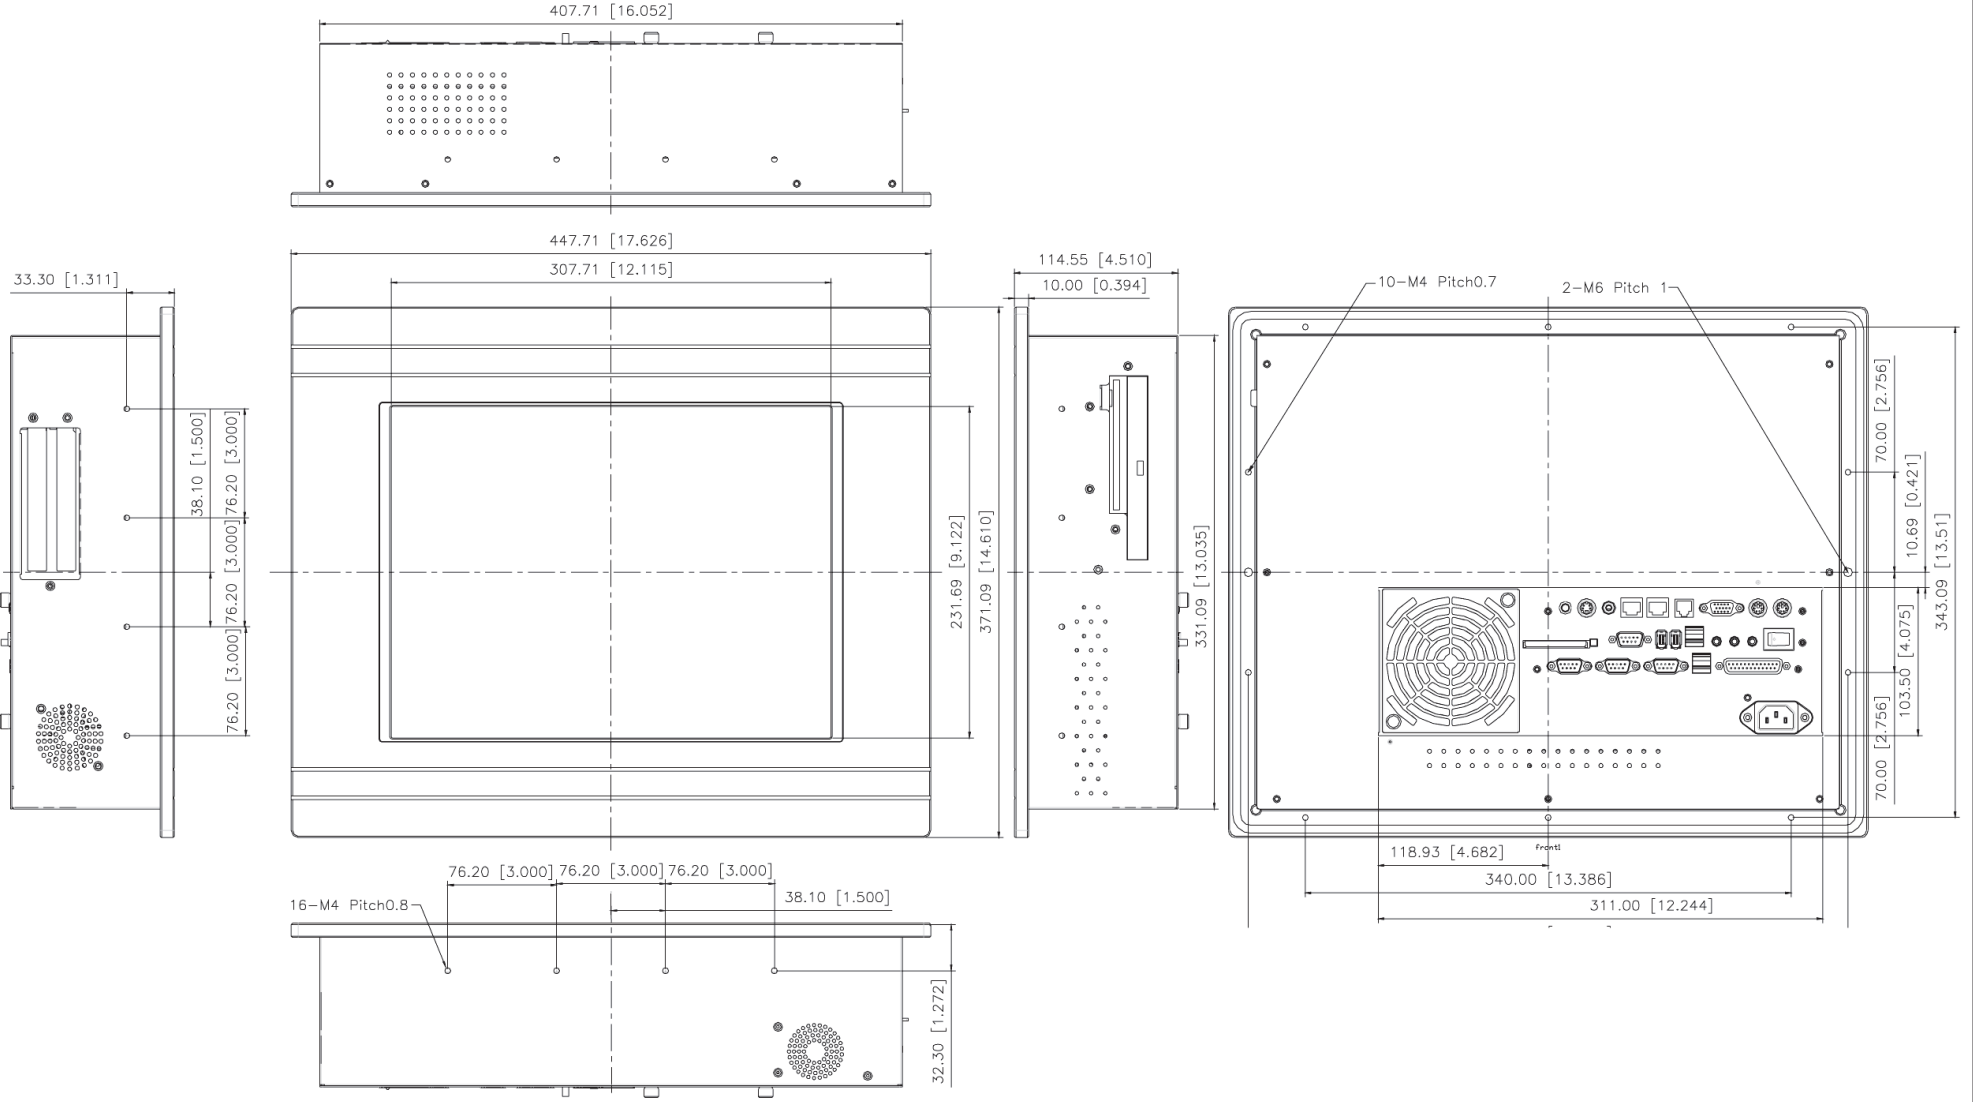

PPC-100 (15-inch TFT LCD with Aluminum Bezel)

PPC-100

PPC-100 (15-inch TFT LCD with Large Metal Bezel)

PPC-100

PPC-100			

PPC-100 (15-inch TFT LCD with Small Metal Bezel)

PPC-100
