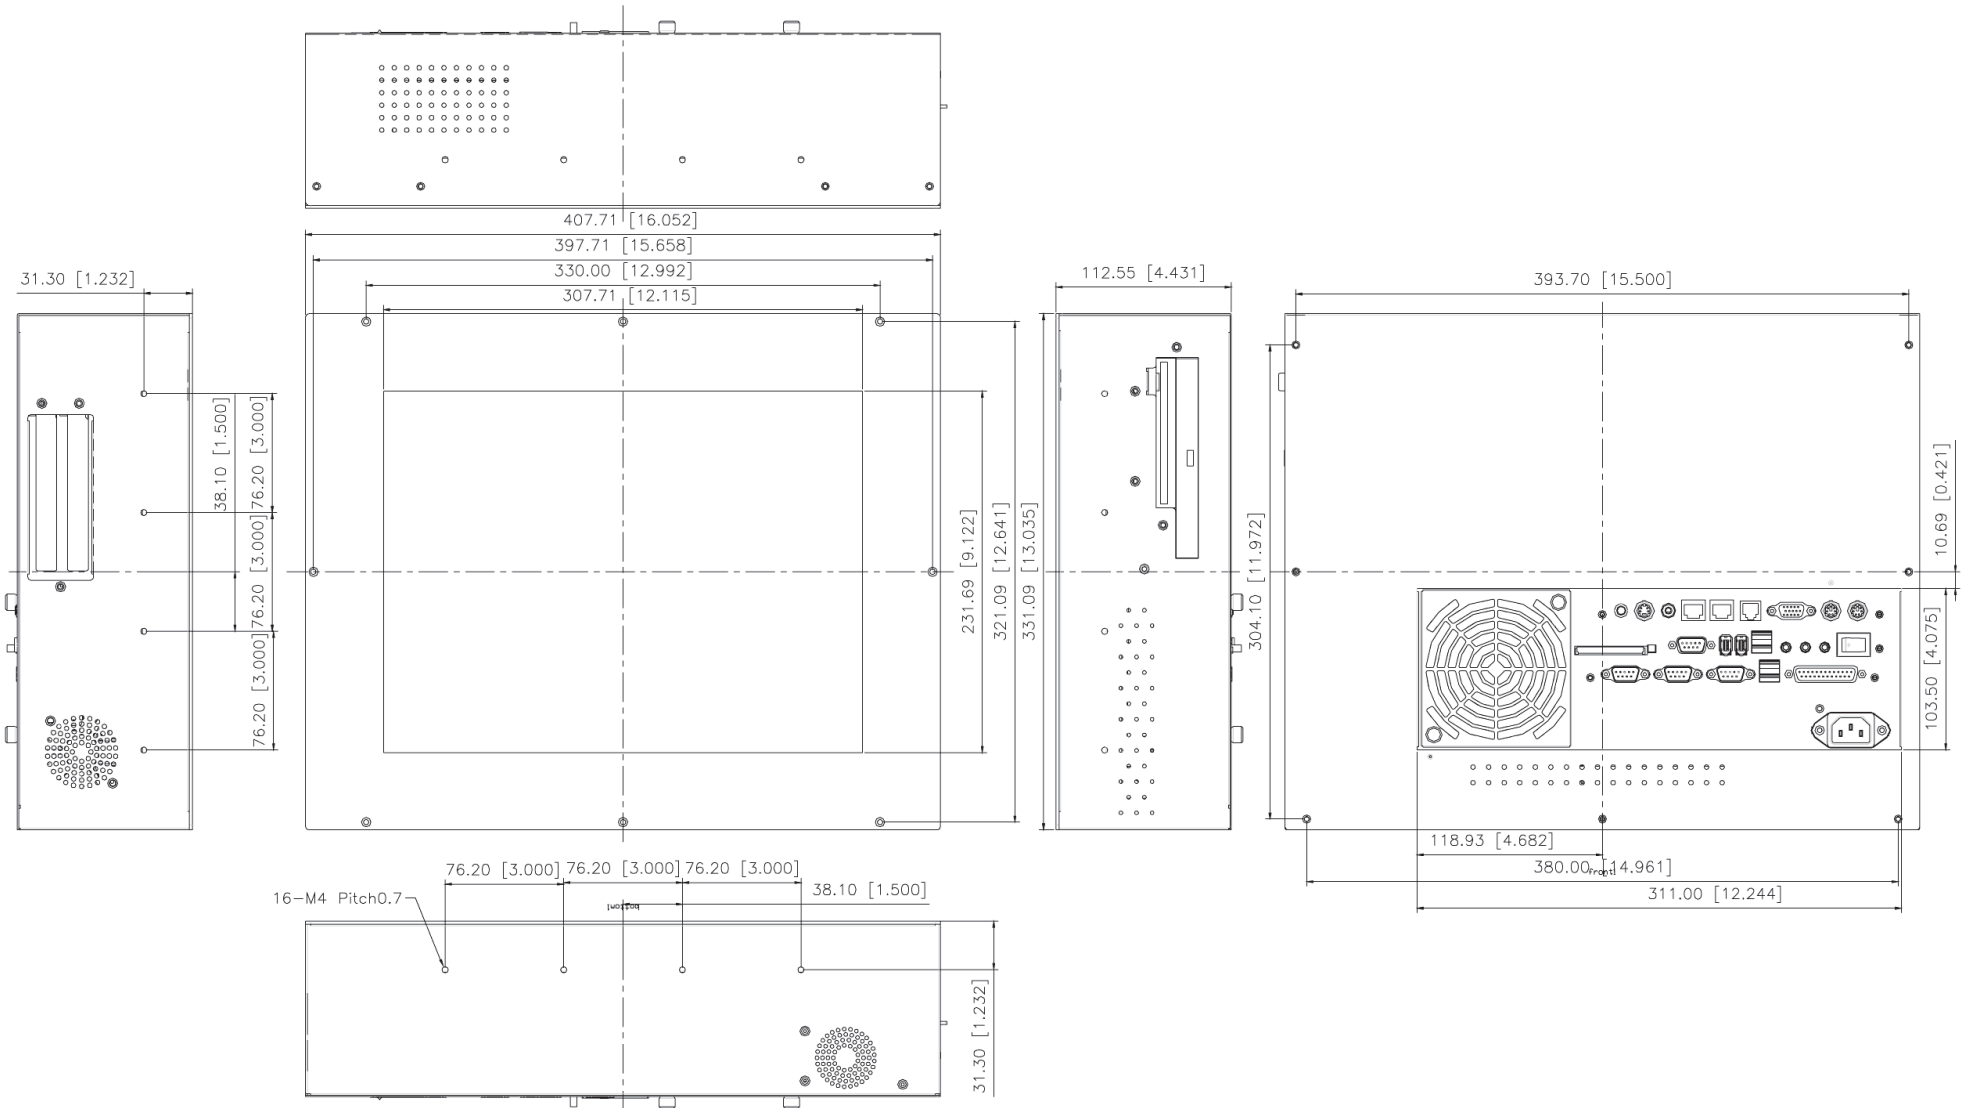

PPC-100 (15-inch TFT LCD with Aluminum Bezel)

PPC-100

PPC-100 (15-inch TFT LCD with Large Metal Bezel)

PPC-100

PPC-100			

PPC-100 (15-inch TFT LCD with Small Metal Bezel)

PPC-100
