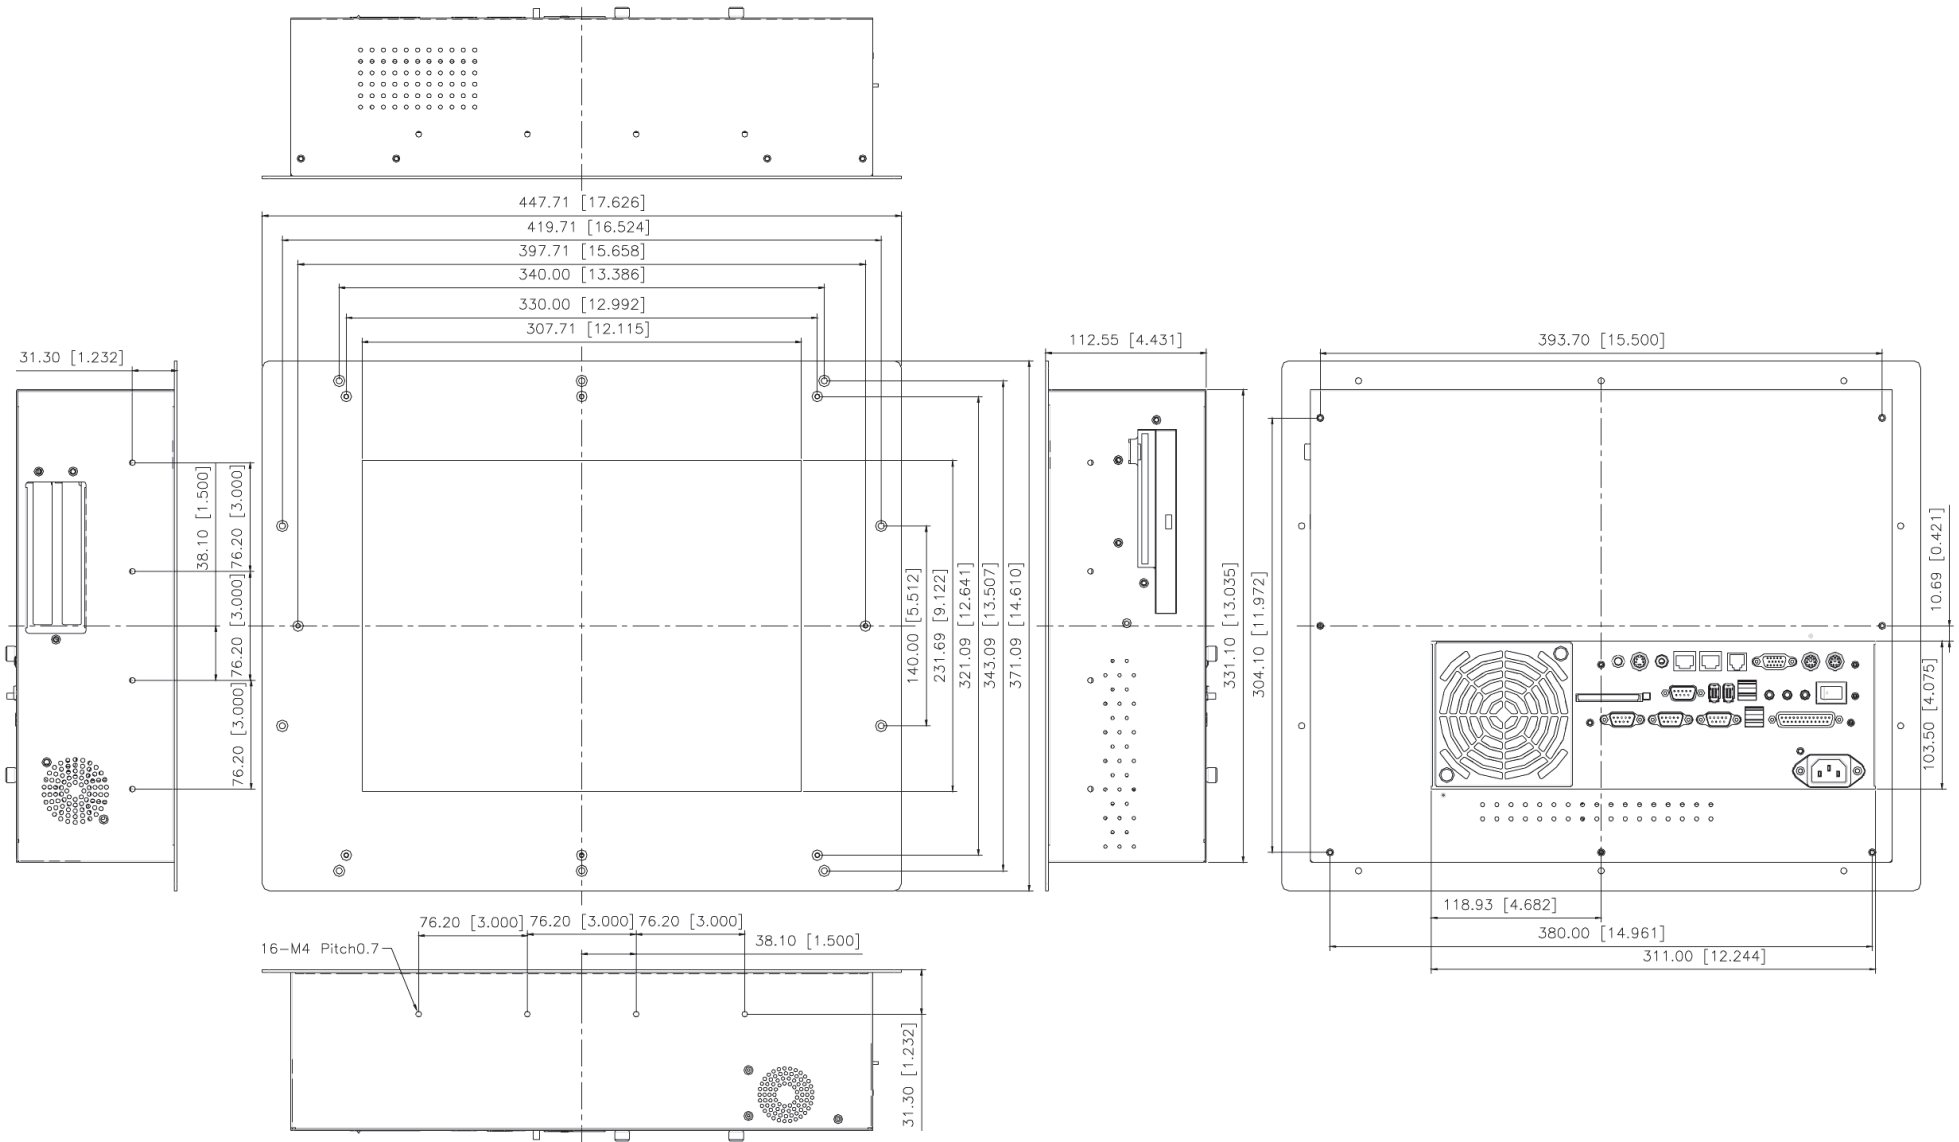

PPC-100 (15-inch TFT LCD with Aluminum Bezel)

PPC-100

PPC-100 (15-inch TFT LCD with Large Metal Bezel)

PPC-100

PPC-100			

PPC-100 (15-inch TFT LCD with Small Metal Bezel)

PPC-100
